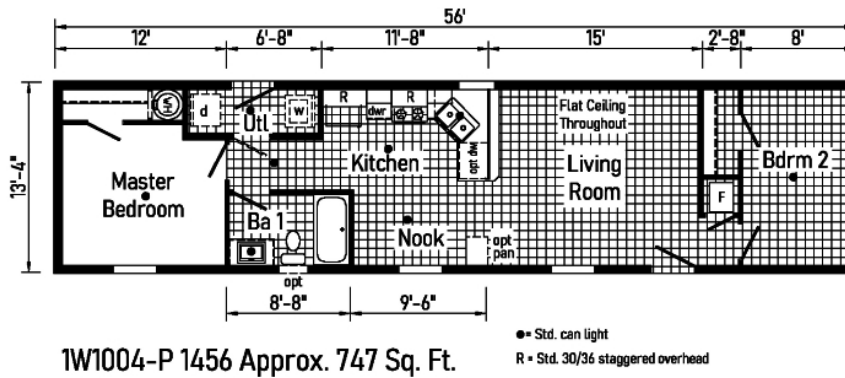

PRINTABLE INFO SHEET

Series: Westlake Single Section

Model: 1W1004-P

Builder: midcountry Homes	Callout: 1456	Revisions:	Scale: 1/8" = 1'-0"	Date: 9/19/23	Cost: -	Model/Kit No: 1W1004-P
Title: Literature		Date: / /	Drawn By: OY	Reference: 1W104-A	Dir: -	Kit: LIT
		Number: / /			SN: ---	Pg: 1

About This Model

Style: Single / Bedrooms: 2 / Bathrooms: 1 / Square Feet: 747

CUSTOMER CONTACT

Notes: _____

PRINTABLE INFO SHEET

Series: Westlake Single Section

Model: 1W1004-P

Standards & Features