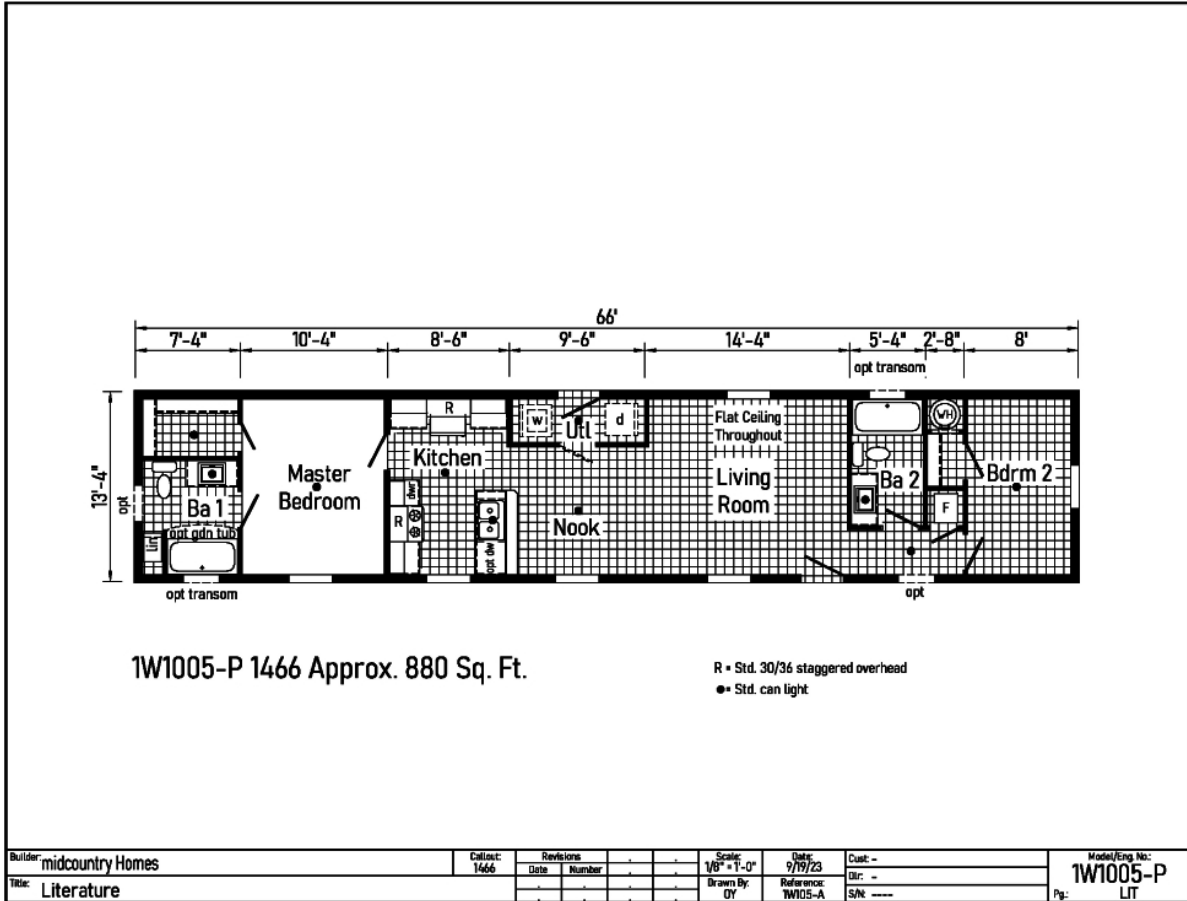

# PRINTABLE INFO SHEET

Series: Westlake Single Section

Model: 1W1005-P

## About This Model

Style: Single / Bedrooms: 2 / Bathrooms: 2 / Square Feet: 880