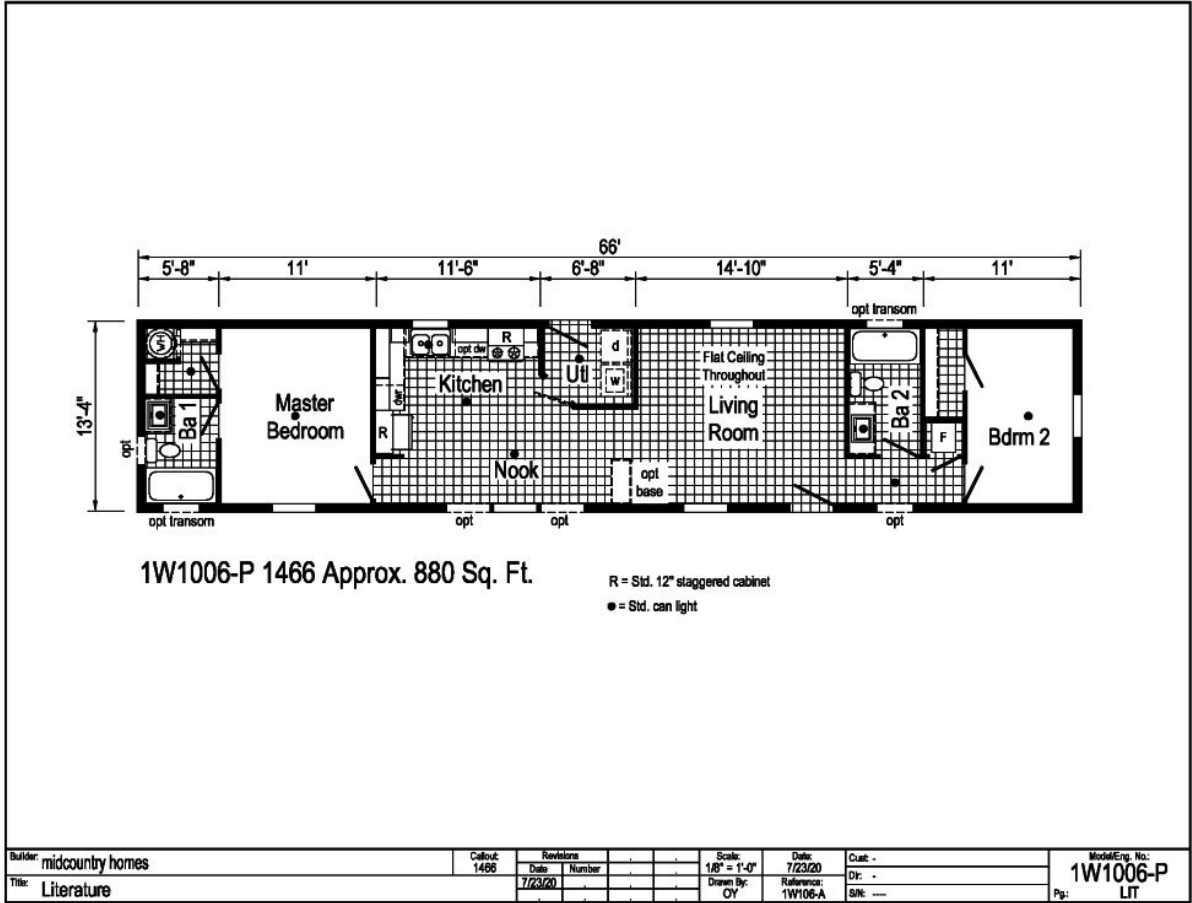

PRINTABLE INFO SHEET

Series: Westlake Single Section

Model: 1W1006-P

About This Model

Style: Single / Bedrooms: 2 / Bathrooms: 2 / Square Feet: 880

CUSTOMER CONTACT

Notes:

PRINTABLE INFO SHEET

Series: Westlake Single Section

Model: 1W1006-P

Standards & Features

Westlake Single Section Standard Features

Interior

- Primed Drywall Throughout - Orange Peel Finishes..
- 8'-0" Flat Ceiling - Orange Peel Finish
- Recessed LED Lights
- Black Dining Room Light
- 2-Panel White Painted Craftsman Interior Doors
- Pre-Hung Doors with Mortise Hinges
- Metal Interior Passage Sets
- Window Valances
- 1" Mini Blinds Throughout
- Smoke Detectors with Battery Back-Up
- Wire Shelving in Closets
- White Painted Mouldings Throughout
- 2 1/4" Window and Door Casting

Kitchen

- Empire Brushed Nickel High Rise Faucet Fixture
- Stainless Steel Sink 33x22x8
- One USB Receptacle
- 30" Free-Standing Gas Range
- Power Range Hood with Fan and Light
- 18 Cu. Ft. Frost-Free Double Door Refrigerator