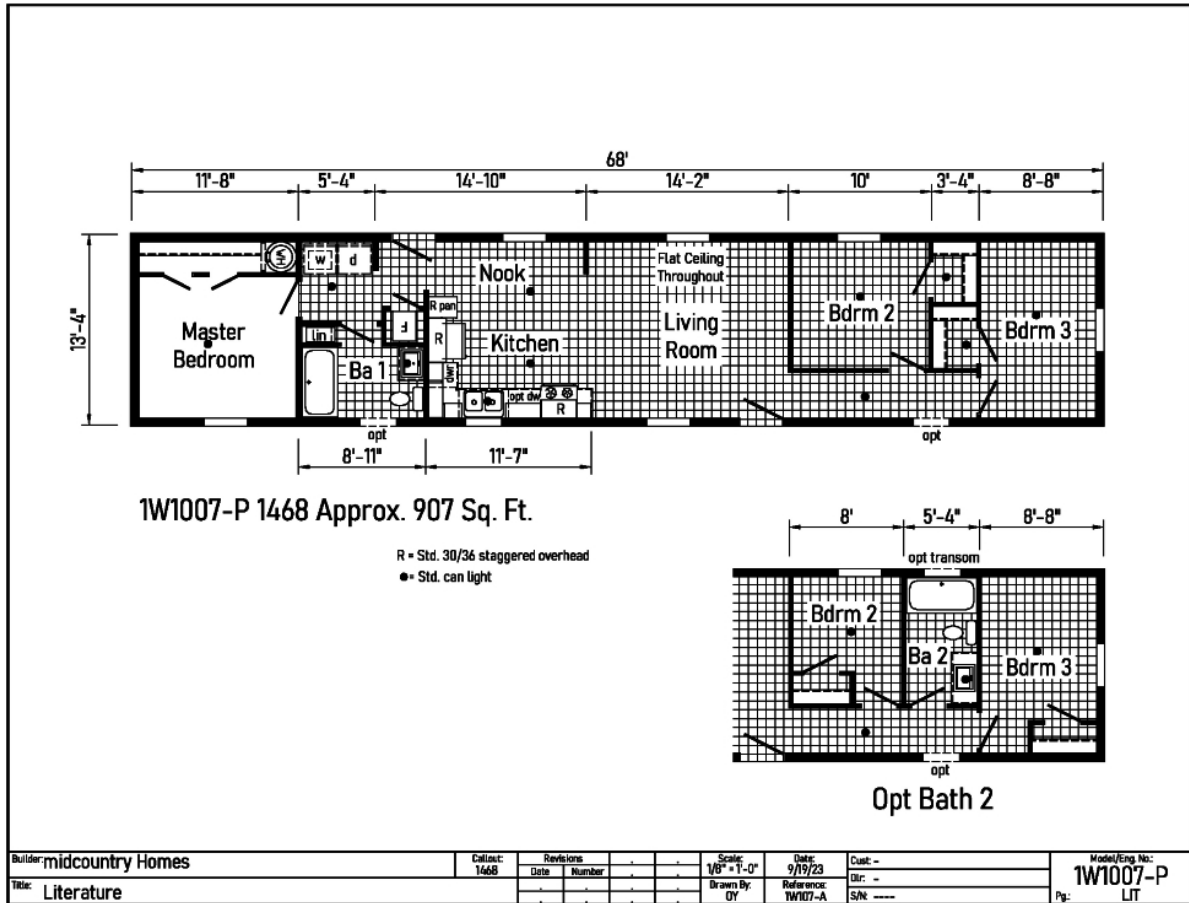

PRINTABLE INFO SHEET

Series: Westlake Single Section

Model: 1W1007-P

About This Model

Style: Single / Bedrooms: 3 / Bathrooms: 1 / Square Feet: 907

CUSTOMER CONTACT

Notes: _____

PRINTABLE INFO SHEET

Series: Westlake Single Section

Model: 1W1007-P

Standards & Features

Westlake Single Section Standard Features

Interior

- Primed Drywall Throughout Orange Peel Finish
- 8'-0" Flat Ceiling Orange Peel Finish
- Recessed LED Lights
- Pendant Dining Room Light
- 2-Panel White Painted Craftsman Interior Doors
- Pre-Hung Doors with Mortise Hinges
- Metal Interior Passage Sets
- Window Valances
- 1" Mini Blinds Throughout
- Smoke Detectors with Battery Back-Up
- Wire Shelving in Closets
- White Painted Mouldings Throughout
- Flat 2 1/4" Window and Door Casing
- Flat 3 1/2" Baseboards