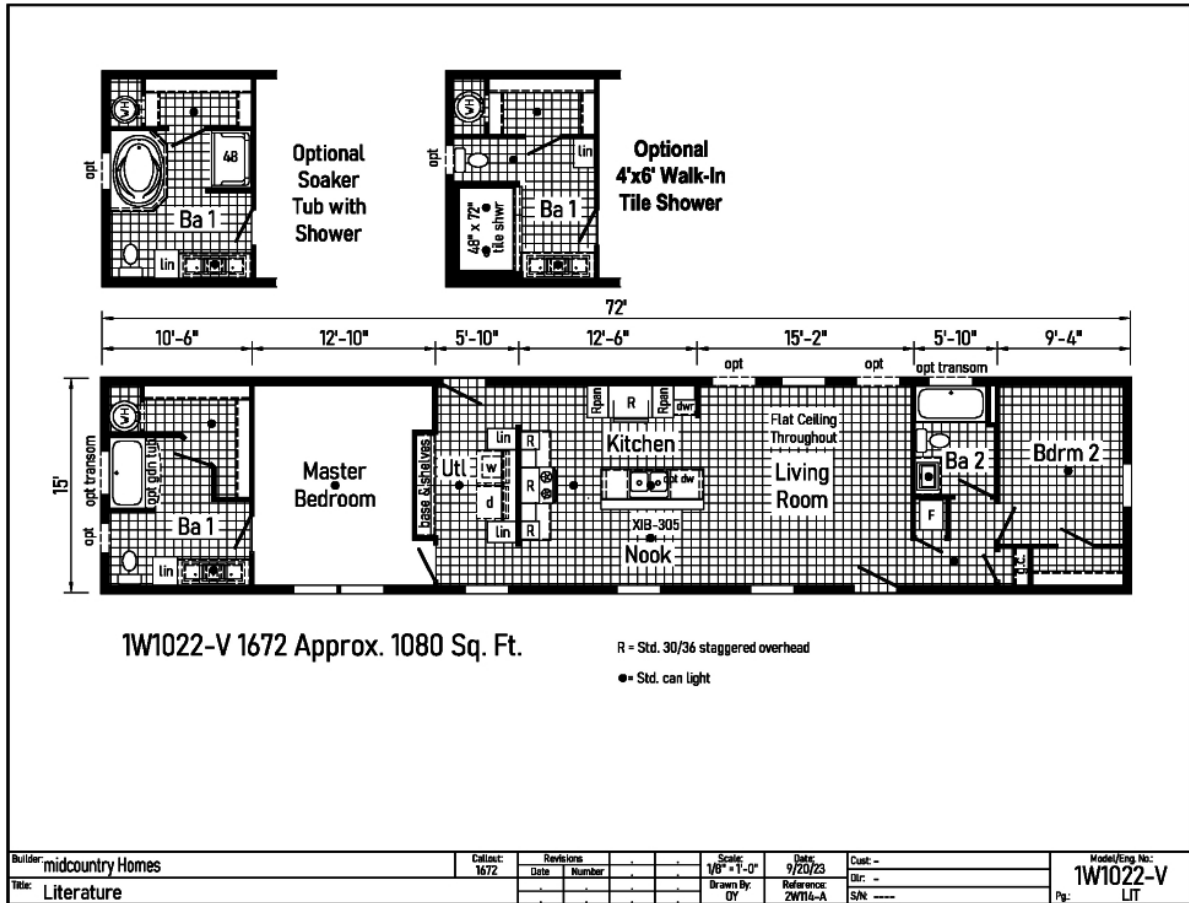

PRINTABLE INFO SHEET

Series: Westlake Single Section

Model: 1W1022-V

About This Model

Style: Single / Bedrooms: 2 / Bathrooms: 2 / Square Feet: 1080

CUSTOMER CONTACT

Notes: _____

PRINTABLE INFO SHEET

Series: Westlake Single Section

Model: 1W1022-V

Standards & Features

Westlake Single Section Standard Features

Interior

- Primed Drywall Throughout Orange Peel Finish
- 8'-0" Flat Ceiling Orange Peel Finish
- Recessed LED Lights
- Pendant Dining Room Light
- 2-Panel White Painted Craftsman Interior Doors
- Pre-Hung Doors with Mortise Hinges
- Metal Interior Passage Sets
- Window Valances
- 1" Mini Blinds Throughout
- Smoke Detectors with Battery Back-Up
- Wire Shelving in Closets
- White Painted Mouldings Throughout
- Flat 2 1/4" Window and Door Casing
- Flat 3 1/2" Baseboards

Kitchen

- Empire Brushed Nickel High Rise Faucet
- Stainless Steel Sink 33x22x8
- One USB Receptacle
- 30" Black Free-Standing Gas Range
- Power Range Hood with Fan and Light
- 18 Cu. Ft. Black Frost-Free Refrigerator w/Top Freezer