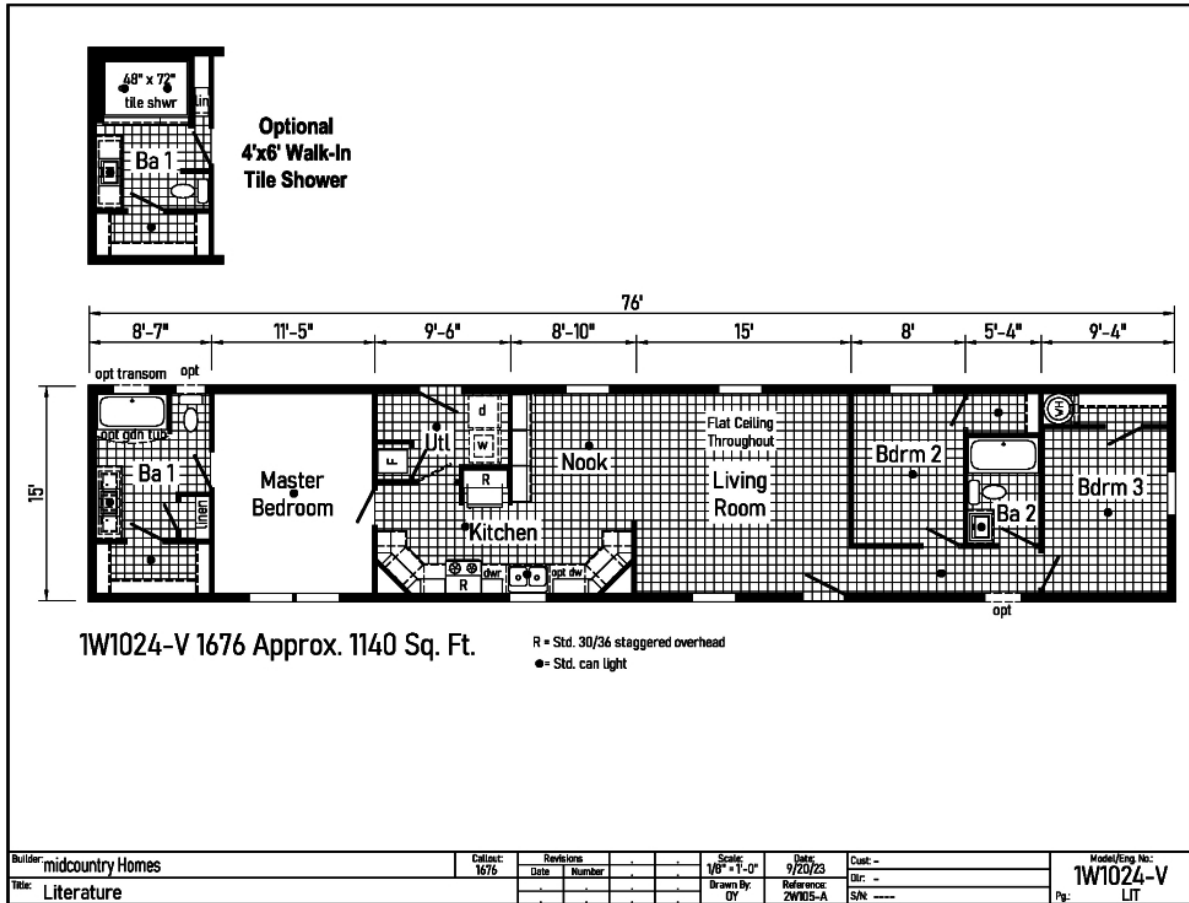

PRINTABLE INFO SHEET

Series: Westlake Single Section

Model: 1W1024-V

About This Model

Style: Single / Bedrooms: 3 / Bathrooms: 2 / Square Feet: 1140

CUSTOMER CONTACT

Notes: _____

PRINTABLE INFO SHEET

Series: Westlake Single Section

Model: 1W1024-V

Standards & Features

Westlake Single Section Standard Features

Interior

- Primed Drywall Throughout Orange Peel Finish
- 8'-0" Flat Ceiling Orange Peel Finish
- Recessed LED Lights
- Pendant Dining Room Light
- 2-Panel White Painted Craftsman Interior Doors
- Pre-Hung Doors with Mortise Hinges
- Metal Interior Passage Sets
- Window Valances
- 1" Mini Blinds Throughout
- Smoke Detectors with Battery Back-Up
- Wire Shelving in Closets
- White Painted Mouldings Throughout
- Flat 2 1/4" Window and Door Casing
- Flat 3 1/2" Baseboards