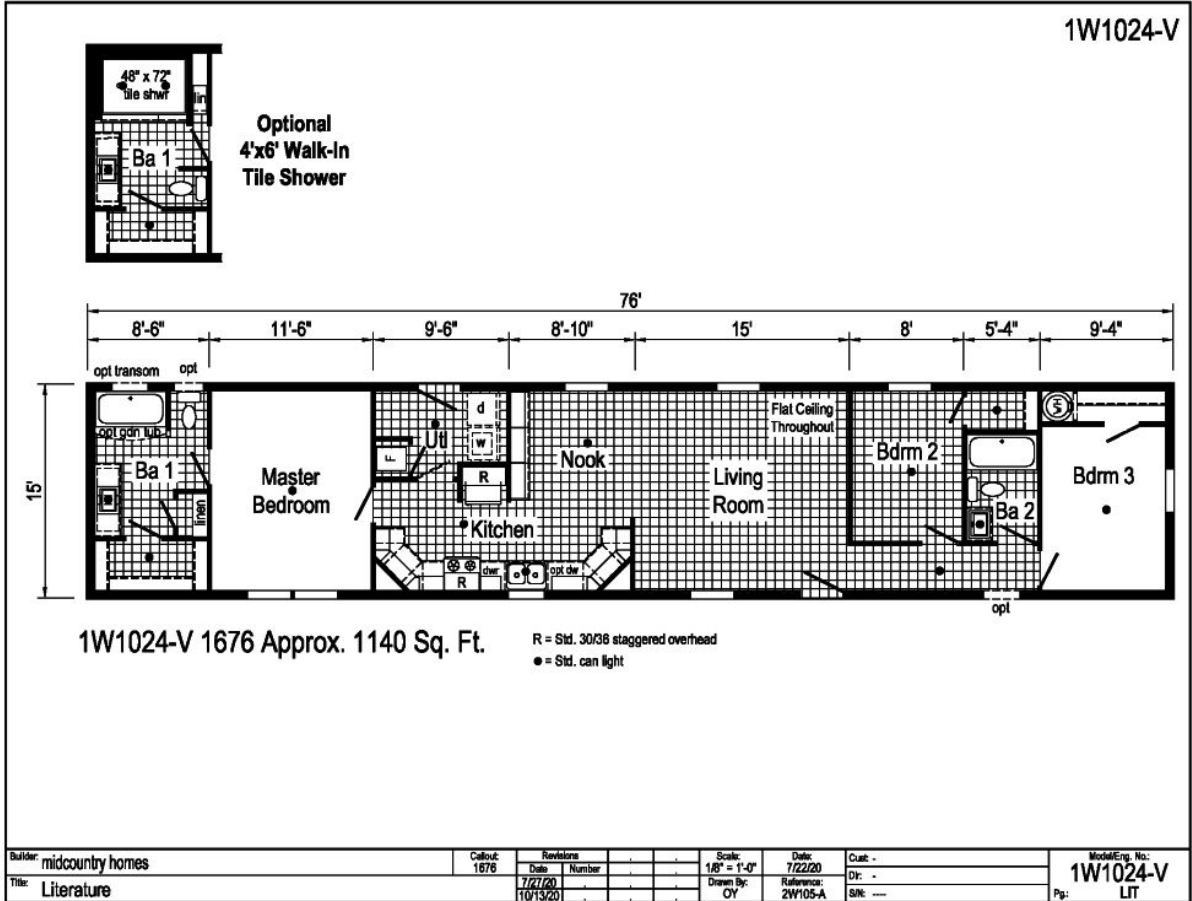

# PRINTABLE INFO SHEET

Series: Westlake Single Section

Model: 1W1024-V

## About This Model

Style: Single / Bedrooms: 3 / Bathrooms: 2 / Square Feet: 1140