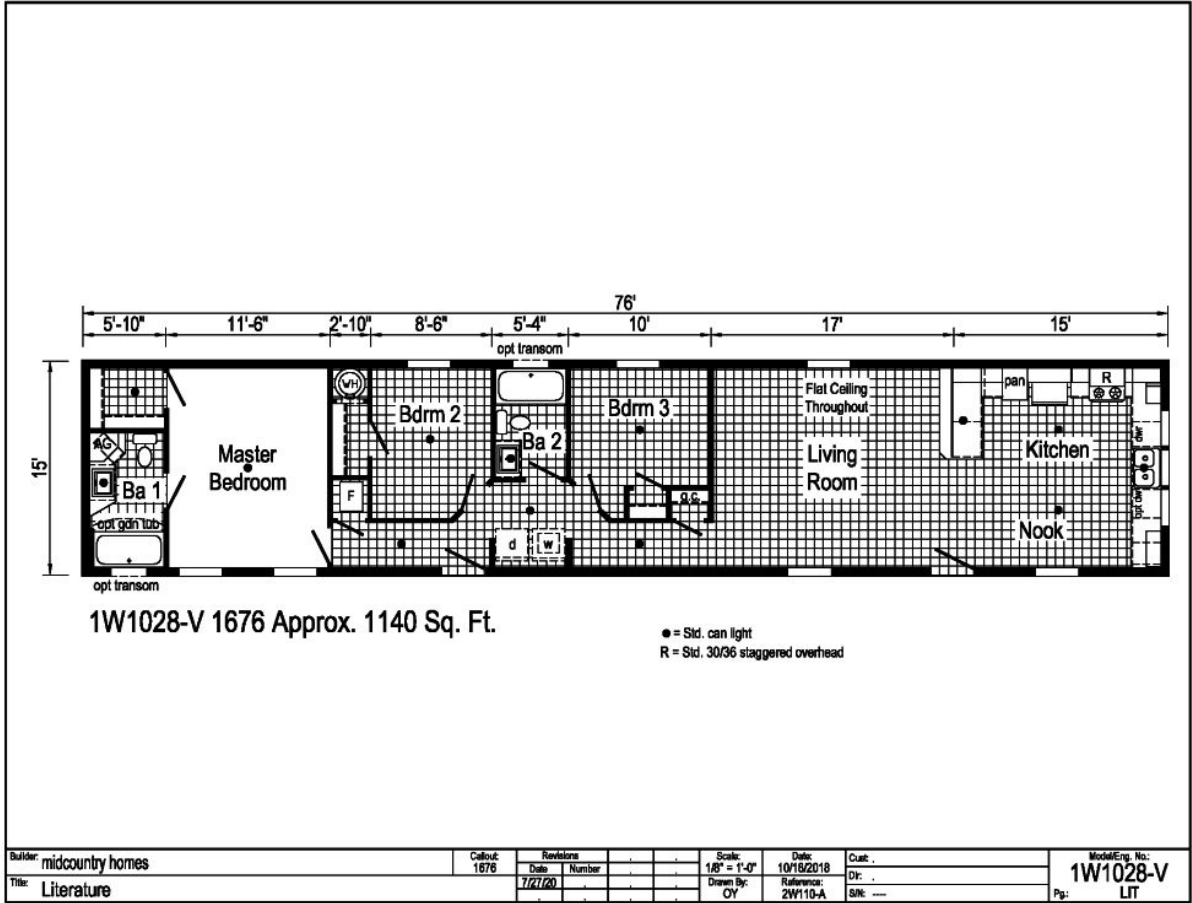

PRINTABLE INFO SHEET

Series: Westlake Single Section

Model: 1W1028-V

About This Model

Style: Single / Bedrooms: 3 / Bathrooms: 2 / Square Feet: 1140

CUSTOMER CONTACT

Notes:

PRINTABLE INFO SHEET

Series: Westlake Single Section

Model: 1W1028-V

Standards & Features

Westlake Single Section Standard Features

Interior

- Primed Drywall Throughout - Orange Peel Finishes..
- 8'-0" Flat Ceiling - Orange Peel Finish
- Recessed LED Lights
- Black Dining Room Light
- 2-Panel White Painted Craftsman Interior Doors
- Pre-Hung Doors with Mortise Hinges
- Metal Interior Passage Sets
- Window Valances
- 1" Mini Blinds Throughout
- Smoke Detectors with Battery Back-Up
- Wire Shelving in Closets
- White Painted Mouldings Throughout
- 2 1/4" Window and Door Casting