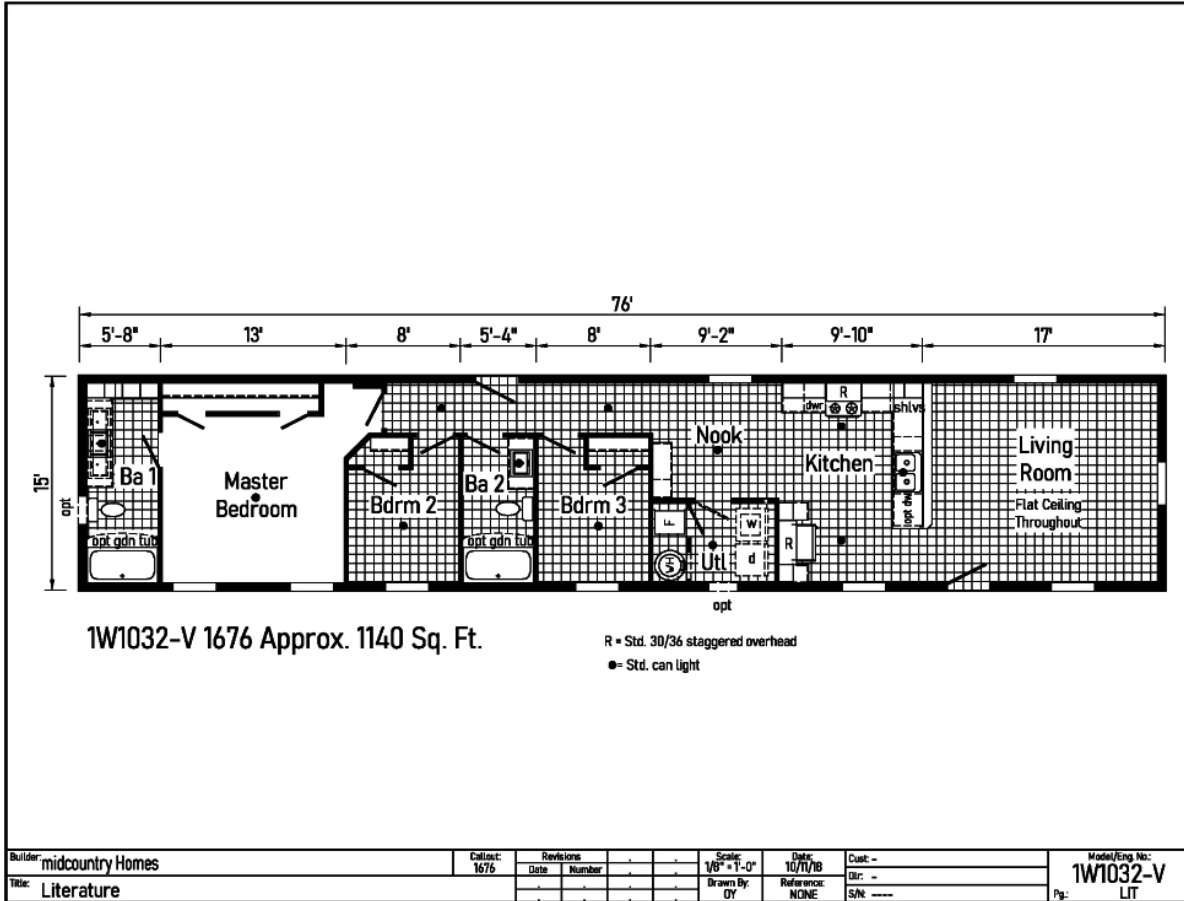

PRINTABLE INFO SHEET

Series: Westlake Single Section

Model: 1W1032-V

About This Model

Style: Single / Bedrooms: 3 / Bathrooms: 2 / Square Feet: 1140

CUSTOMER CONTACT

Notes: _____

PRINTABLE INFO SHEET

Series: Westlake Single Section

Model: 1W1032-V

Standards & Features

Westlake Single Section Standard Features

Interior

- Primed Drywall Throughout Orange Peel Finish
- 8'-0" Flat Ceiling Orange Peel Finish
- Recessed LED Lights
- Pendant Dining Room Light
- 2-Panel White Painted Craftsman Interior Doors
- Pre-Hung Doors with Mortise Hinges
- Metal Interior Passage Sets
- Window Valances
- 1" Mini Blinds Throughout
- Smoke Detectors with Battery Back-Up
- Wire Shelving in Closets
- White Painted Mouldings Throughout
- Flat 2 1/4" Window and Door Casing
- Flat 3 1/2" Baseboards