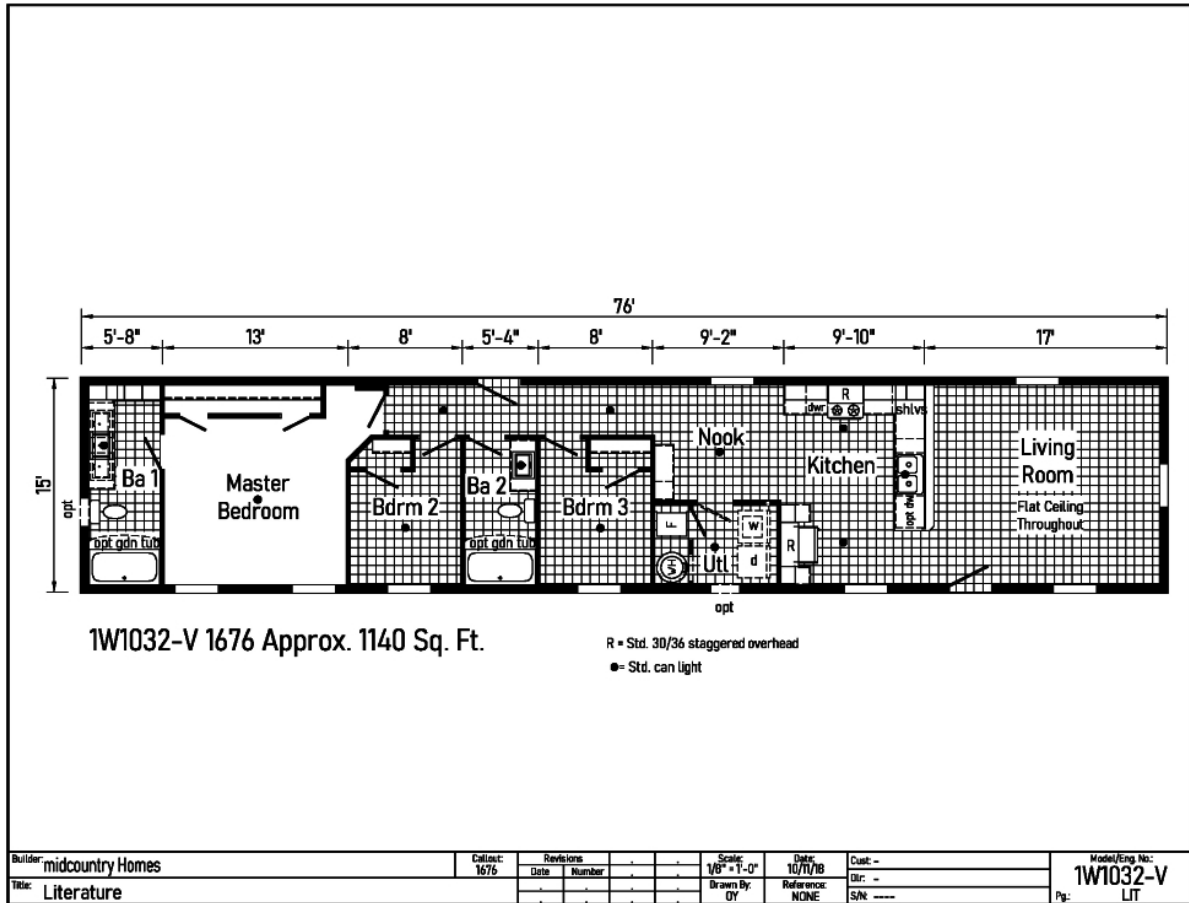

PRINTABLE INFO SHEET

Series: Westlake Single Section

Model: 1W1032-V

About This Model

Style: Single / Bedrooms: 3 / Bathrooms: 2 / Square Feet: 1140

CUSTOMER CONTACT

Notes: _____

PRINTABLE INFO SHEET

Series: Westlake Single Section

Model: 1W1032-V

Standards & Features

Westlake Single Section Standard Features

Interior

- Primed Drywall Throughout - Orange Peel Finishes..
- 8'-0" Flat Ceiling - Orange Peel Finish
- Recessed LED Lights
- Black Dining Room Light
- 2-Panel White Painted Craftsman Interior Doors
- Pre-Hung Doors with Mortise Hinges
- Metal Interior Passage Sets
- Window Valances
- 1" Mini Blinds Throughout
- Smoke Detectors with Battery Back-Up
- Wire Shelving in Closets
- White Painted Mouldings Throughout
- 2 1/4" Window and Door Casting