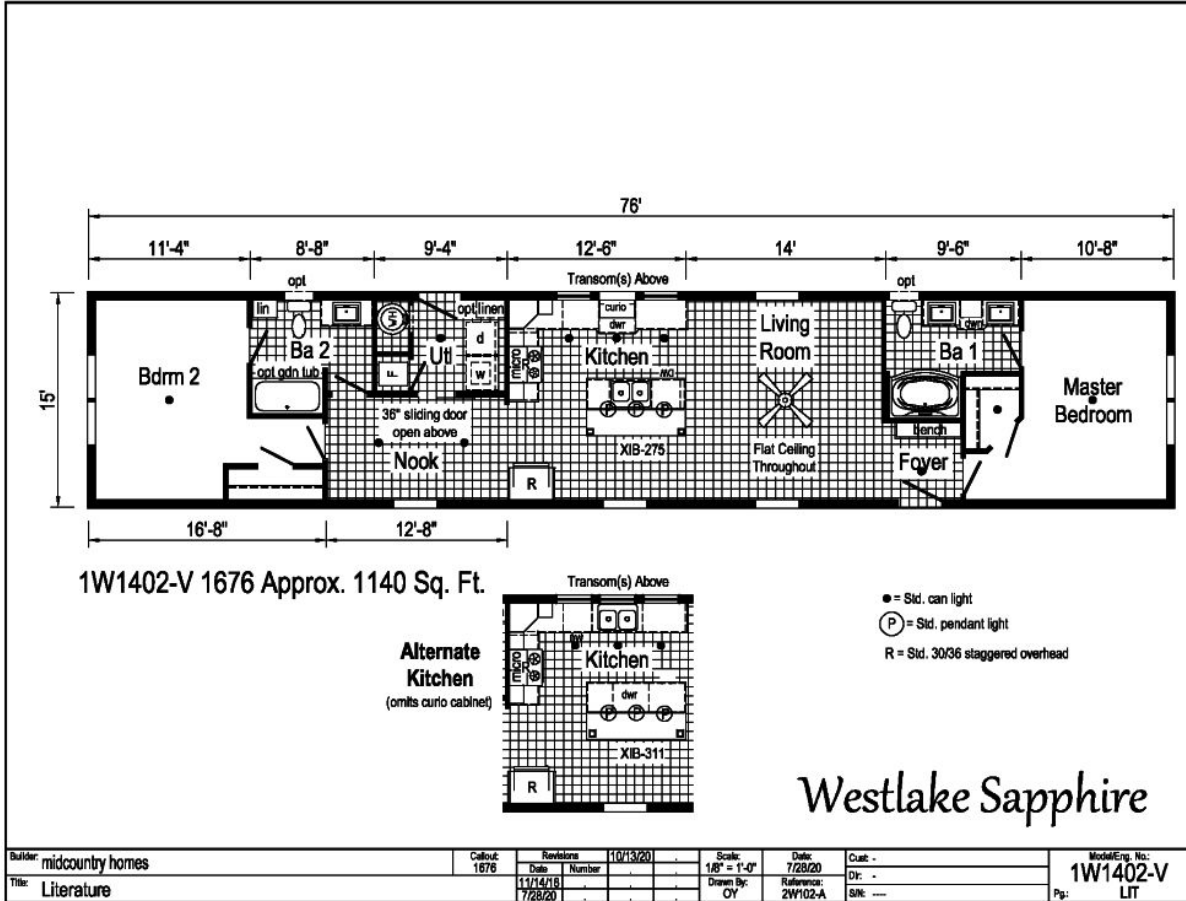

PRINTABLE INFO SHEET

Series: Westlake Sapphire
 Model: 1W1402-V Sapphire

About This Model

Style: Single / Bedrooms: 2 / Bathrooms: 2 / Square Feet: 1140

CUSTOMER CONTACT

Notes: _____

PRINTABLE INFO SHEET

Series: Westlake Sapphire