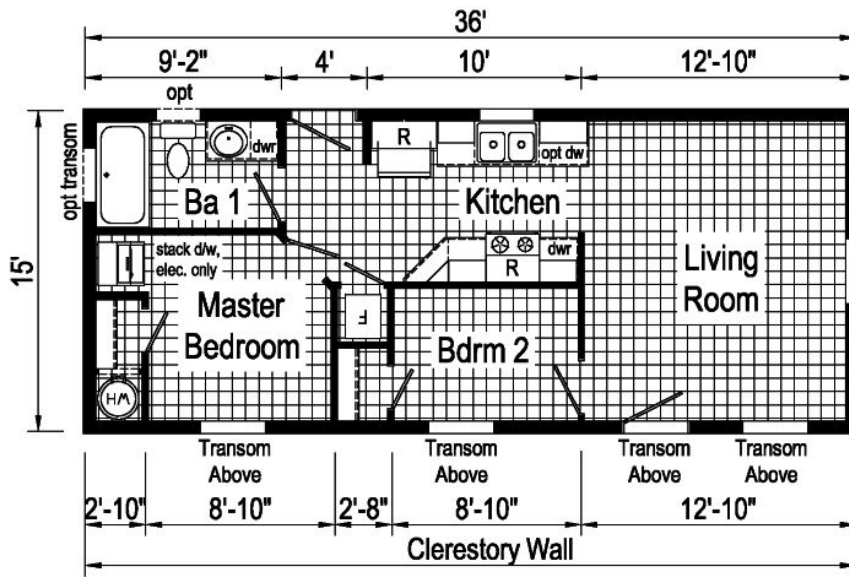

### About This Model

Style: Single / Bedrooms: 1 / Bathrooms: 1 / Square Feet: 540

## Floorplan

1W1901-V 1636 Approx. 540 Sq. Ft.

R = Std. 30/36 staggered overhead

Westlake Retreat  
 Outlook

Builder: midcountry homes	Callout: 1636	Revisions:	Scale: 3/16" = 1'-0"	Date: 10/10/2018	Cost: -	Model/Eng. No.: 1W1901-V
Title: Literature	Date: 12/3/18	Number:	Drawn By: CY	Reference: 1A2802-V	DI: -	Pg: LIT