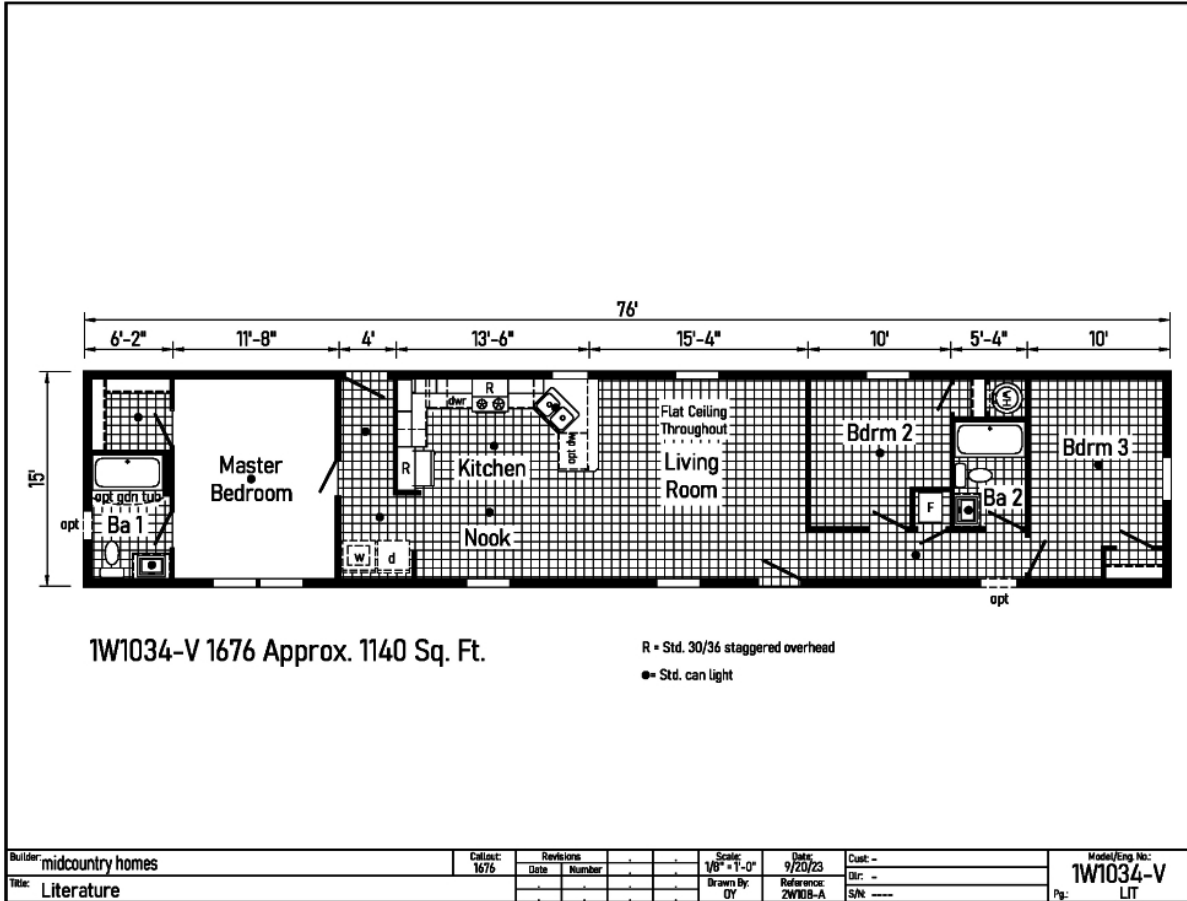

# PRINTABLE INFO SHEET

Series: Westlake Single Section

Model: 1W1034-V

## About This Model

Style: Single / Bedrooms: 3 / Bathrooms: 2 / Square Feet: 1140