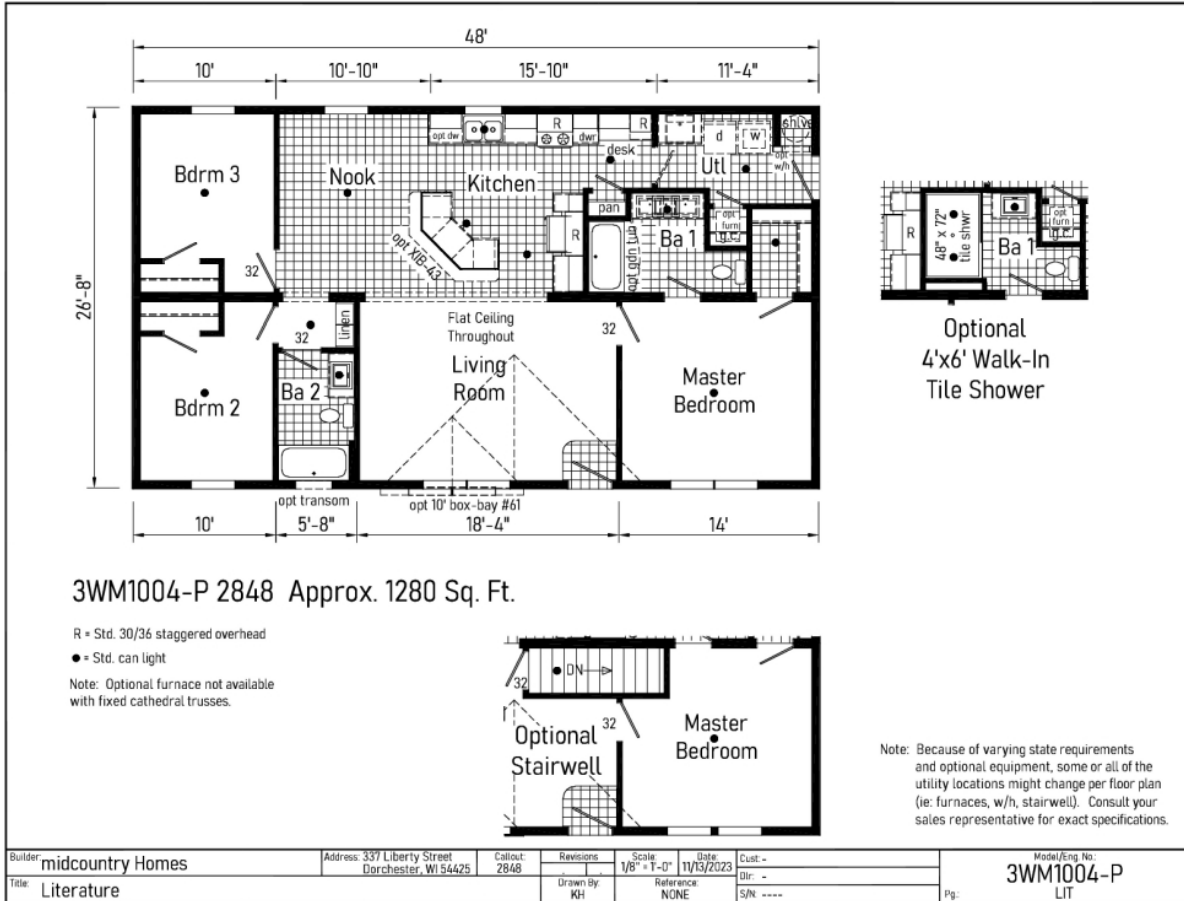

# PRINTABLE INFO SHEET

Series: Westlake MOD

Model: 3WM1004-P

## About This Model

Style: MOD / Bedrooms: 3 / Bathrooms: 2 / Square Feet: 1280