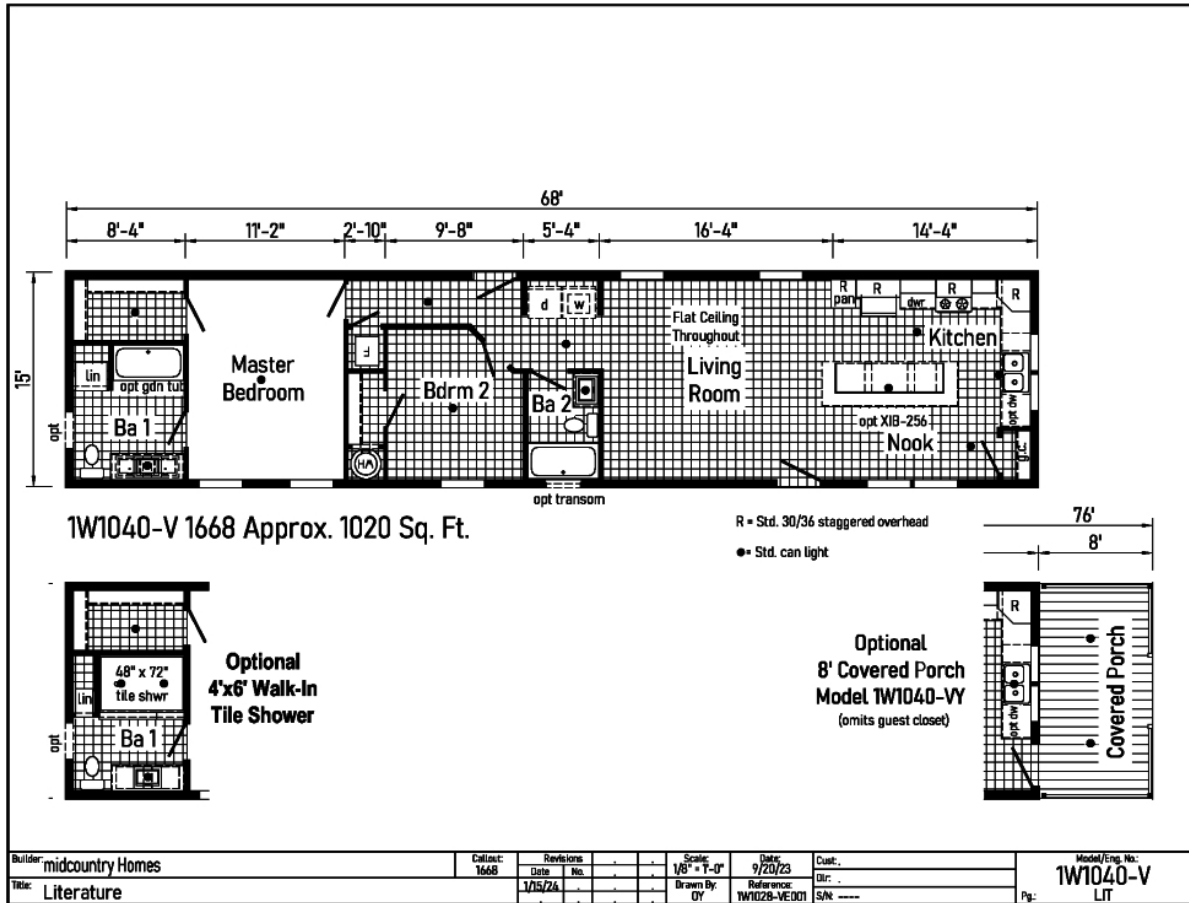

PRINTABLE INFO SHEET

Series: Westlake Single Section

Model: 1W1040-V

About This Model

Style: Single / Bedrooms: 2 / Bathrooms: 2 / Square Feet: 1020

CUSTOMER CONTACT

Notes:

PRINTABLE INFO SHEET

Series: Westlake Single Section

Model: 1W1040-V

Standards & Features

Westlake Single Section Standard Features

Interior

- Primed Drywall Throughout Orange Peel Finish
- 8'-0" Flat Ceiling Orange Peel Finish
- Recessed LED Lights
- Pendant Dining Room Light
- 2-Panel White Painted Craftsman Interior Doors
- Pre-Hung Doors with Mortise Hinges
- Metal Interior Passage Sets
- Window Valances
- 1" Mini Blinds Throughout
- Smoke Detectors with Battery Back-Up
- Wire Shelving in Closets
- White Painted Mouldings Throughout
- Flat 2 1/4" Window and Door Casing
- Flat 3 1/2" Baseboards

Kitchen

- Empire Brushed Nickel High Rise Faucet
- Stainless Steel Sink 33x22x8
- One USB Receptacle
- 30" Black Free-Standing Gas Range
- Power Range Hood with Fan and Light
- 18 Cu. Ft. Black Frost-Free Refrigerator w/Top Freezer