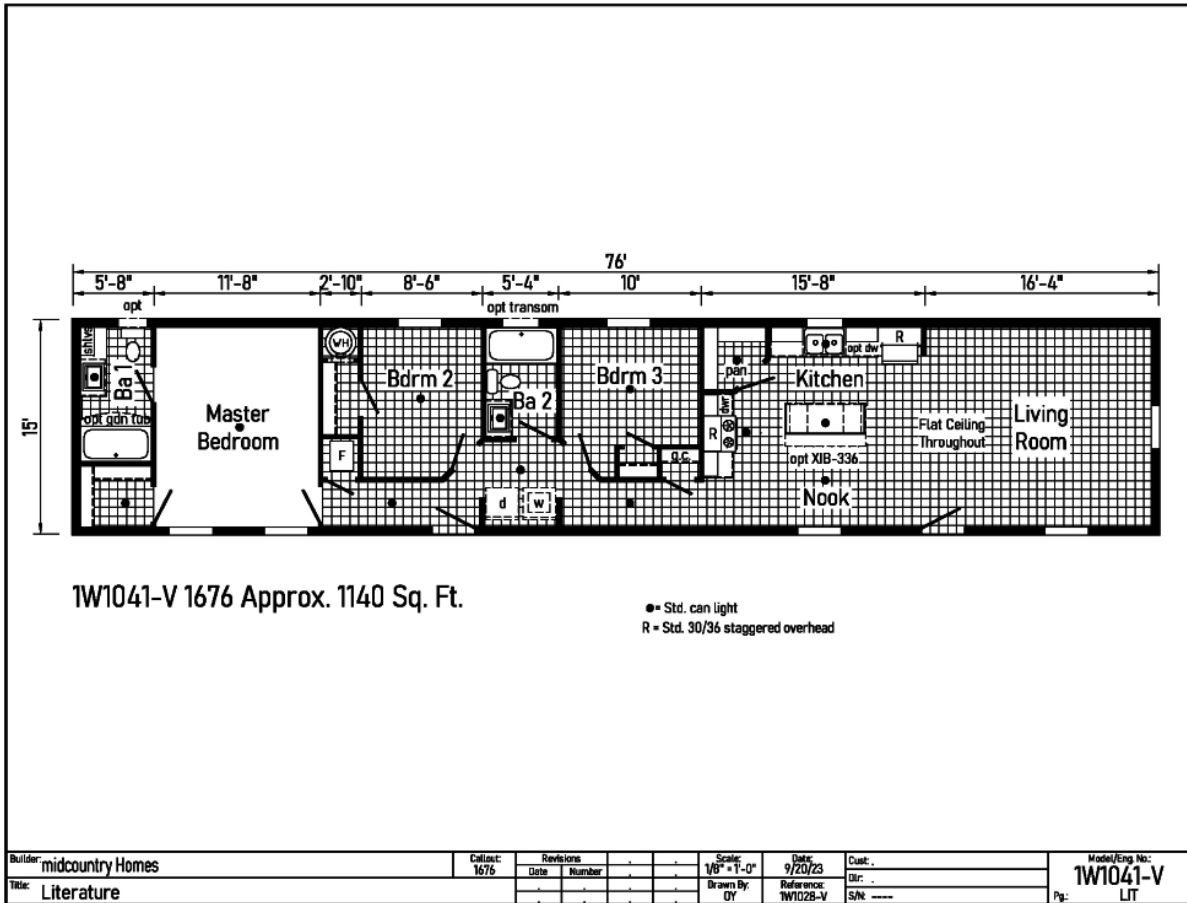

# PRINTABLE INFO SHEET

Series: Westlake Single Section

Model: 1W1041-V

## About This Model

Style: Single / Bedrooms: 3 / Bathrooms: 2 / Square Feet: 1140