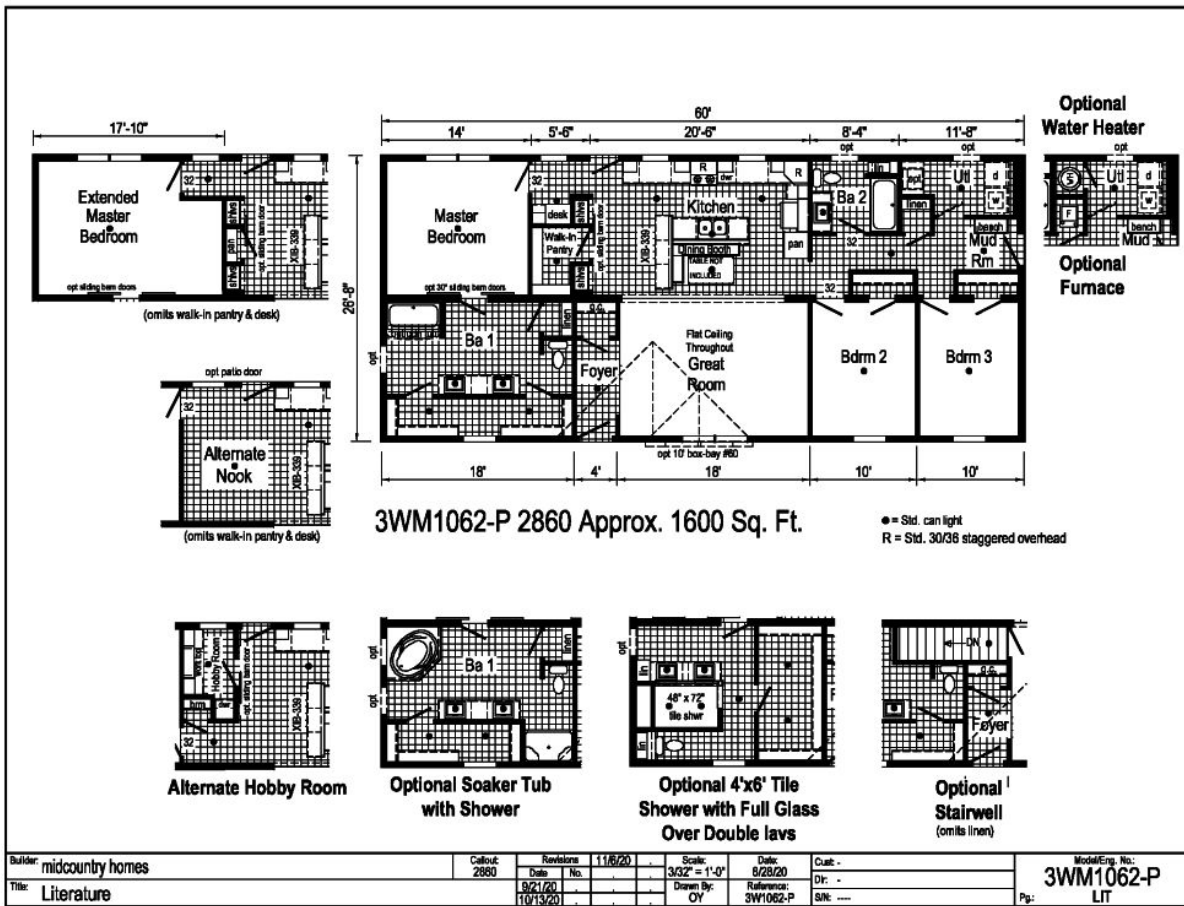

PRINTABLE INFO SHEET

Series: Westlake MOD

Model: 3WM1062-P

About This Model

Style: MOD / Bedrooms: 3 / Bathrooms: 2 / Square Feet: 1600

CUSTOMER CONTACT

Notes: _____

PRINTABLE INFO SHEET

Series: Westlake MOD

Model: 3WM1062-P

Floorplan

CUSTOMER CONTACT

Notes:

PRINTABLE INFO SHEET

Series: Westlake MOD

Model: 3WM1062-P

Construction

- 2x10 Floor Joise, Double Rim Joists
- 3/4" OSB Decking**

Construction (continued)

- 2x Bottom Plates
- 2x Top Plate Interior Walls
- 2x Top Plate Exterior Walls
- 2x6 Exterior Walls on 16" Centers**
- 82" Windows Headers
- 40# Roof Load

Kitchen

- Empire Brushed Nickel High Rise Faucet Fixture
- Stainless Steel Sink 33x22x8
- One USB Receptacle
- 30" Free-Standing Gas Range
- Power Range Hood with Fan and Light
- 18 Cu. Ft. Frost-Free Double Door Refrigerator