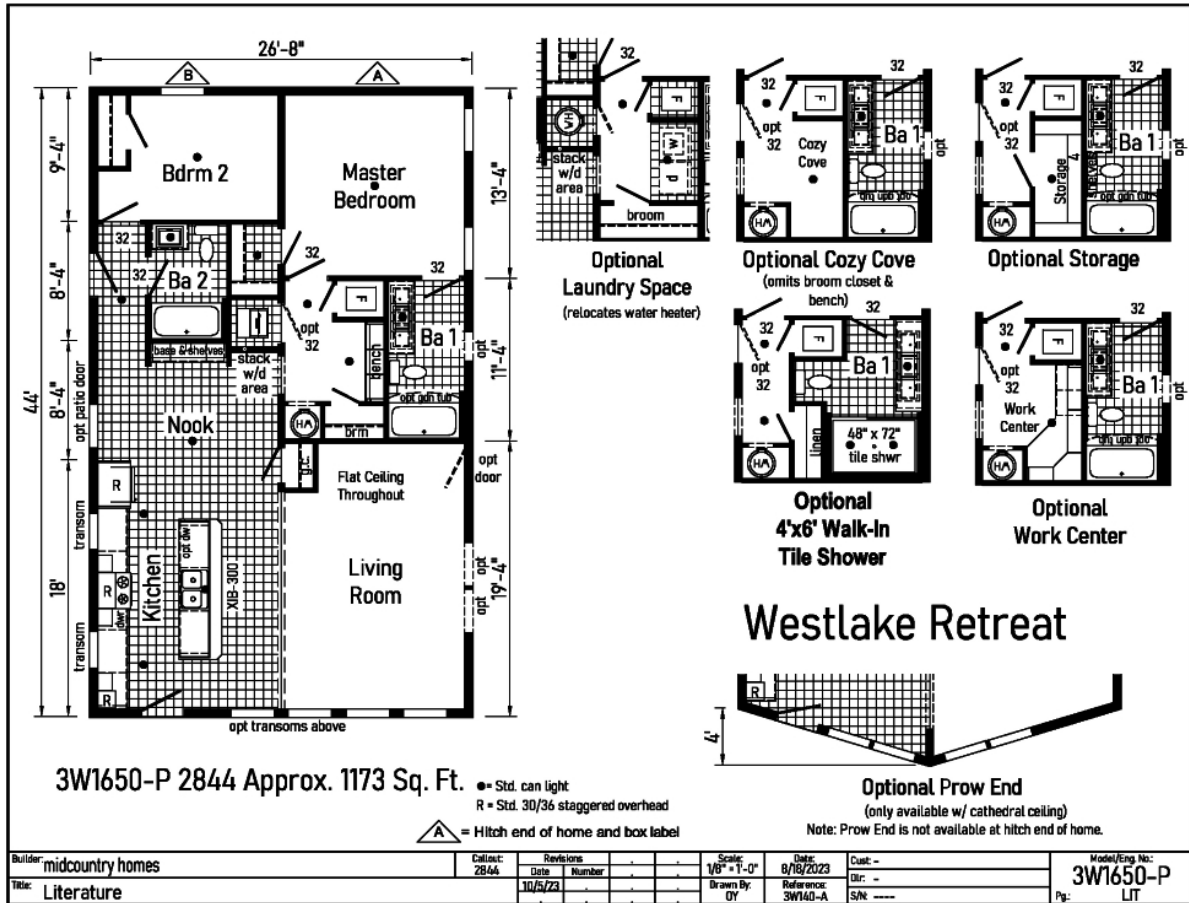

## About This Model

Style: Retreat / Bedrooms: 2 / Bathrooms: 2 / Square Feet: 1173