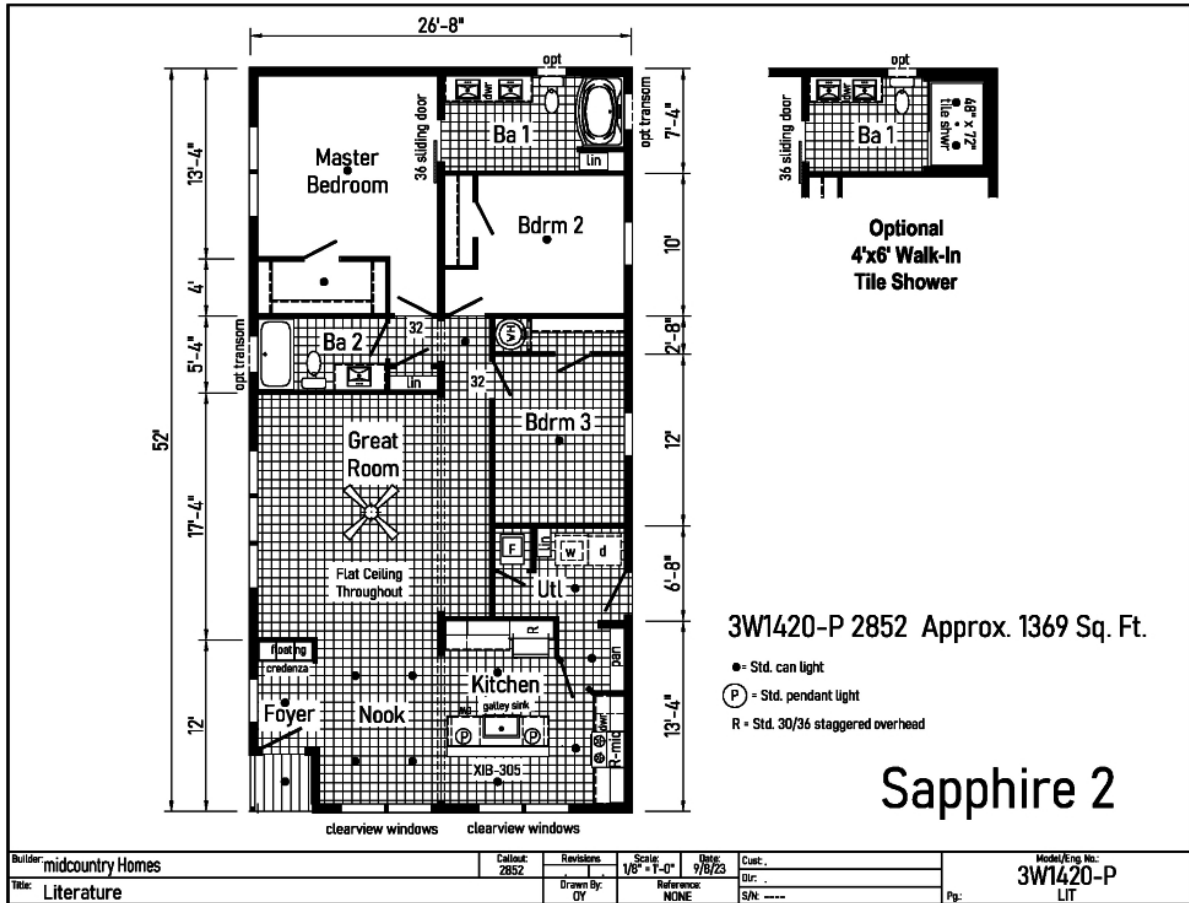

# PRINTABLE INFO SHEET

Series: Westlake Sapphire 2  
 Model: 3W1420-P Sapphire 2

Builder: midcountry Homes	Callout: 2852	Revisions:	Scale: 1/8" = 1'-0"	Orig: 9/8/23	Cust.:
Title: Literature	Drawn By: OY	Reference: NONE			Dir: .
					SN: ---
					Pg: .

## About This Model

Style: / Bedrooms: 3 / Bathrooms: 2 / Square Feet: 1369