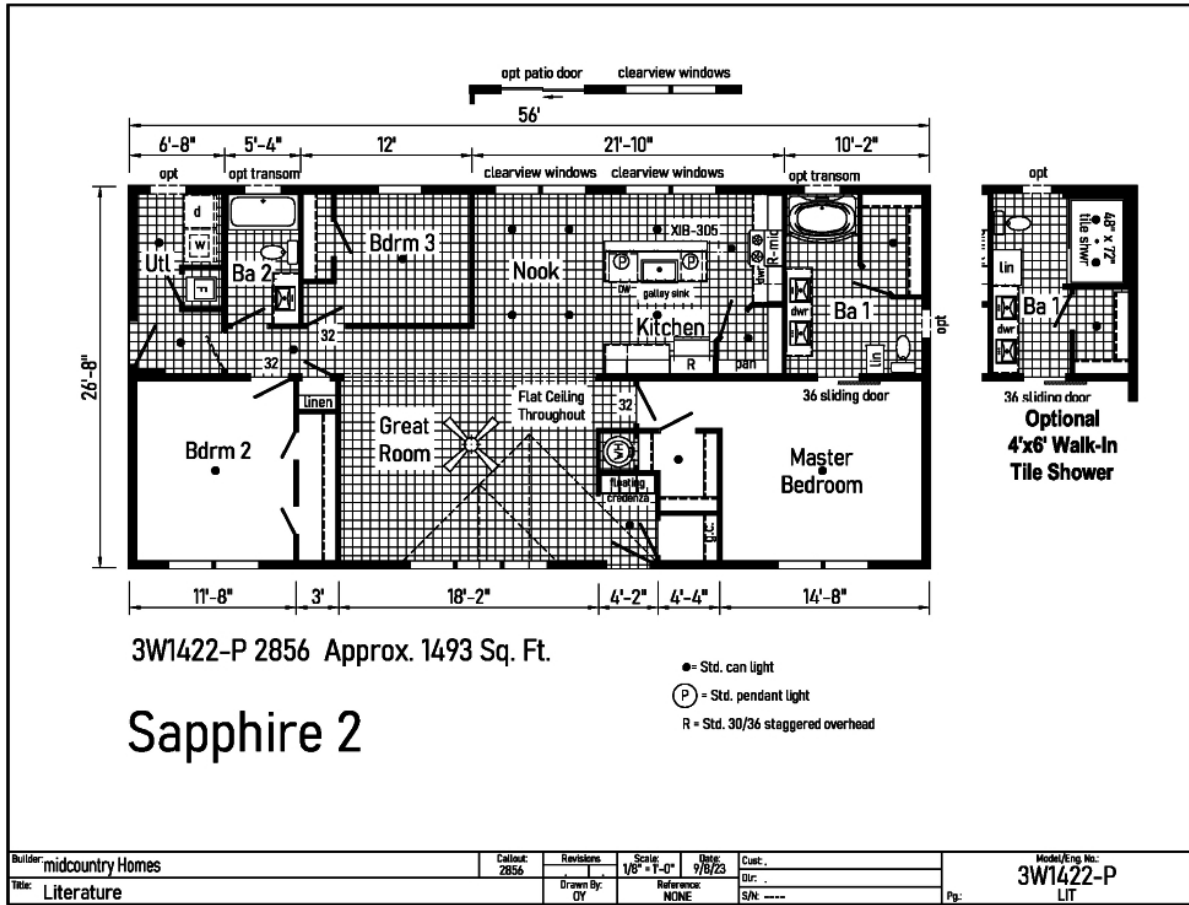

PRINTABLE INFO SHEET

Series: Westlake Sapphire 2
 Model: 3W1422-P Sapphire 2

About This Model

Style: / Bedrooms: 3 / Bathrooms: 2 / Square Feet: 1493

CUSTOMER CONTACT

Notes:

PRINTABLE INFO SHEET

Series: Westlake Sapphire 2
Model: 3W1422-P Sapphire 2