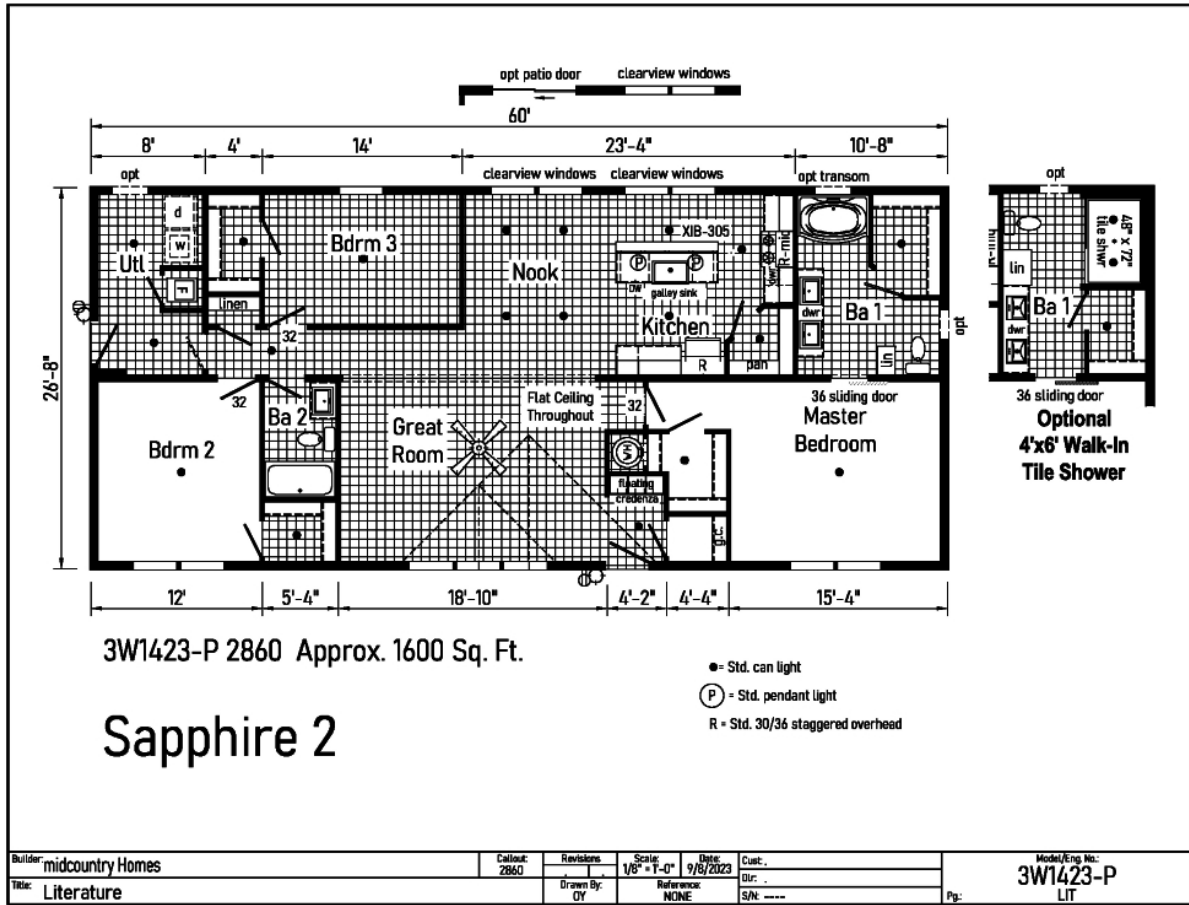

PRINTABLE INFO SHEET

Series: Westlake Sapphire 2
 Model: 3W1423-P Sapphire 2

About This Model

Style: / Bedrooms: 3 / Bathrooms: 2 / Square Feet: 1600

CUSTOMER CONTACT

Notes:

PRINTABLE INFO SHEET

Series: Westlake Sapphire 2
Model: 3W1423-P Sapphire 2