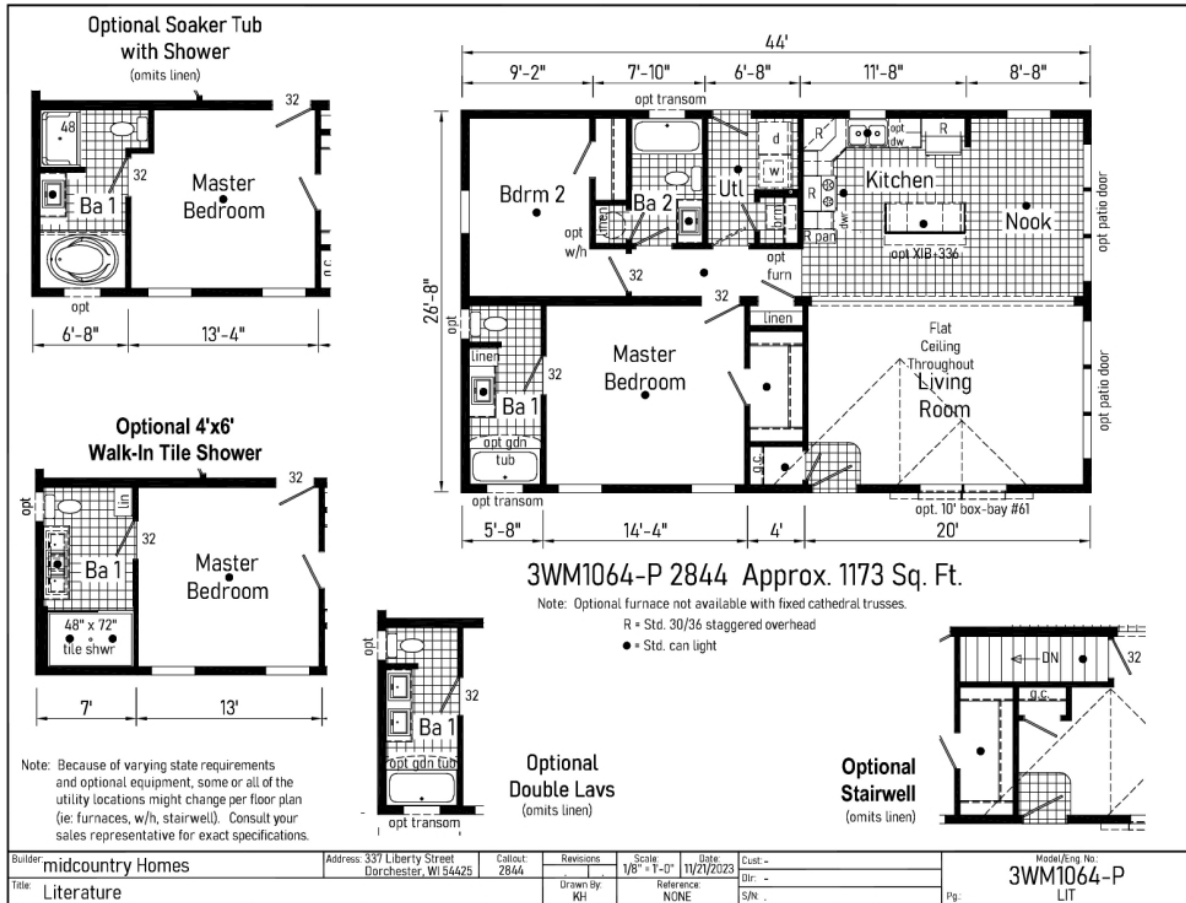

## About This Model

Style: MOD / Bedrooms: 2 / Bathrooms: 2 / Square Feet: 1173